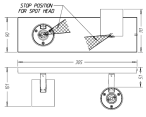

Runner

Dimensional drawing

Residential Collection ceiling