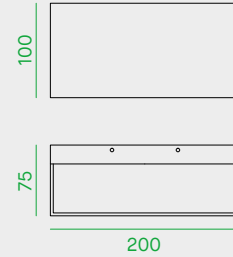

## BA20/1A (Alluminio — Aluminium)

Code	Nominal lumen	W	CCT	Beam
BA20/1A/3K/W	1350	15	3000K	80x60°
BA20/1A/4K/W	1500	15	4000K	80x60°
BA20/1A/3K/G	1350	15	3000K	80x60°
BA20/1A/4K/G	1500	15	4000K	80x60°

2 ANNI DI GARANZIA • YEARS OF GUARANTEE

Apparecchio LED per installazione a parete, con fascio mono direzionale.

LED fitting for wall-mounted installation, with mono direction emission.

Applique murale LED avec émission de lumière mono directionnelle.