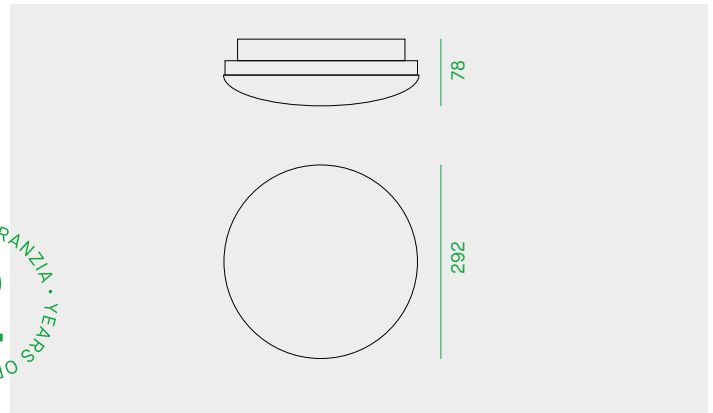

PLT29

Code	Nominal lumen	W	CCT	Beam
PLT29/3K	3200	30	3000K	120°
PLT29/4K	3200	30	4000K	120°

2 ANNI DI GARANZIA
2 YEARS OF GUARANTEE

Plafoniera LED per installazione a soffitto o a parete.

LED fitting for ceiling or wall mounted installation.

Plafonnier LED pour installation au plafond ou au mur.

LED Decken- Wandleuchten.

LED HONGLI 2835

2835 HONGLI LED.

LED HONGLI 2835

2835 HONGLI LED.

Life time 50.000h (rendimento 70%).

Life time 50.000h (70% lumen maintenance).

Durée de vie 50.000h (rendement 70%).

Lebensdauer 50.000h (Lichtstrom 70%).

Corpo in policarbonato colore grigio.

Gray polycarbonate body.

Corps en polycarbonate gris.

Grauer Polykarbonatkörper.

Diffusore in policarbonato opale.