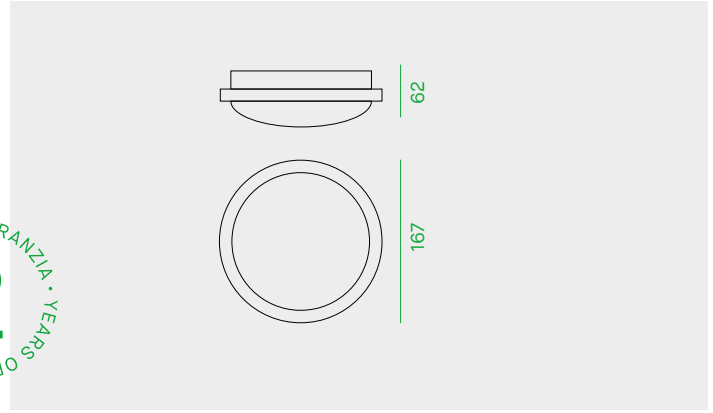

## PLT16

Code	Nominal lumen	W	CCT	Beam
PLT16/3K	1600	15	3000K	120°
PLT16/4K	1600	15	4000K	120°

2 ANNI DI GARANZIA • YEARS OF GUARANTEE

Plafoniera LED per installazione a soffitto o a parete.

LED fitting for ceiling or wall mounted installation.

Plafonnier LED pour installation au plafond ou au mur.

LED Decken- Wandleuchten.

LED HONGLI 2835

2835 HONGLI LED.

LED HONGLI 2835

2835 HONGLI LED.

Life time 50.000h (rendimento 70%).

Life time 50.000h (70% lumen maintenance).

Durée de vie 50.000h (rendement 70%).

Lebensdauer 50.000h (Lichtstrom 70%).

Corpo in policarbonato colore grigio.

Gray polycarbonate body.

Corps en polycarbonate gris.

Grauer Polykarbonatkörper.

Diffusore in policarbonato opale.