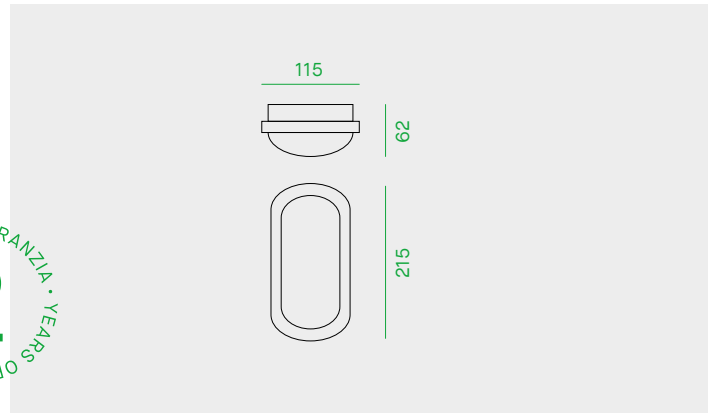

### PLO21

Code	Nominal lumen	W	CCT	Beam
PLO21/3K	1600	15	3000K	120°
PLO21/4K	1600	15	4000K	120°

2 ANNI DI GARANZIA • YEARS OF GUARANTEE

Plafoniera LED per installazione a soffitto o a parete.

LED fitting for ceiling or wall mounted installation.

Plafonnier LED pour installation au plafond ou au mur.

LED Decken- Wandleuchten.

LED HONGLI 2835

2835 HONGLI LED.

LED HONGLI 2835

2835 HONGLI LED.

Life time 50.000h (rendimento 70%).

Life time 50.000h (70% lumen maintenance).

Durée de vie 50.000h (rendement 70%).

Lebensdauer 50.000h (Lichtstrom 70%).

Corpo in policarbonato colore grigio.

Gray polycarbonate body.

Corps en polycarbonate gris.

Grauer Polykarbonatkörper.

Diffusore in policarbonato opale.