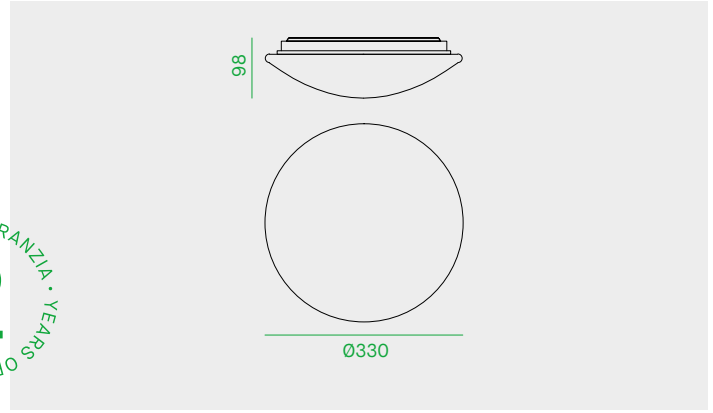

PL35

Code	Nominal lumen	W	CCT	Beam
PL35/3K	2100	22	3000K	120°
PL35/4K	2200	22	4000K	120°

2 ANNI DI GARANZIA • YEARS OF GUARANTEE

Plafoniera LED per installazione a soffitto o a parete.

LED fitting for ceiling or wall mounted installation.

Plafonnier LED pour installation au plafond ou au mur.

LED Decken- Wandleuchten.

LED LG 5630.

LG 5630 LED.

LED LG 5630.

LG 5630 LED.

Life time 36.000h (rendimento 70%).

Life time 36.000h (70% lumen maintenance).

Durée de vie 36.000h (rendement 70%).

Lebensdauer 36.000h (Lichtstrom 70%).

Corpo in acciaio verniciato bianco.

White painted steel body.

Corps en acier peint blanc.

Gehäuse aus weiss lackiertem Stahl.

Diffusore in policarbonato opale.