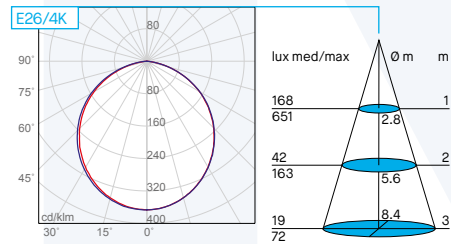

Versioni prodotto disponibili su richiesta - Product versions available upon request - Versions du produit disponibles sur demande - Produktversion auf Anfrage erhältlich

Code	Descrizione	Description	Description	Beschreibung
E26/___/1	Con driver ON-OFF Made in Italy	With Made in Italy ON-OFF driver	Avec alimentation ON-OFF Made in Italy	Mit Driver ON-OFF Made in Italy
E26/___/2	Con driver PUSH/DIM 1-10V Made in Italy	With Made in Italy PUSH/DIM 1-10V driver	Avec alimentation PUSH/DIM 1-10V Made in Italy	Mit Driver PUSH/DIM 1-10V Made in Italy
E26/___/3	Con driver DALI Made in Italy	With Made in Italy DALI driver	Avec alimentation DALI Made in Italy	Mit Driver DALI Made in Italy

Kit emergenza disponibile su richiesta - Emergency kit available upon request - Kit éclairage secours disponible sur demande - Notfall Kit auf Anfrage erhältlich.

Code	Descrizione	Description	Description	Beschreibung
KIT EM/LED/1H	Kit emergenza per LED 1 ora - Batt.7.2V - 1.5Ah	Emergency kit for LED 1 hour - Batt.7.2V - 1.5Ah	Kit éclairage secours pour LED 1 heure - Batt.7.2V - 1.5Ah	Notfall Kit für LED 1 Stunde - Batt.7.2V - 1.5Ah
KIT EM/LED/3H	Kit emergenza per LED 3 ore - Batt.7.2V - 4Ah	Emergency kit for LED 3 hours - Batt.7.2V - 4Ah	Kit éclairage secours pour LED 3 heures - Batt.7.2V - 4Ah	Notfall Kit für LED 3 Stunden - Batt.7.2V - 4Ah