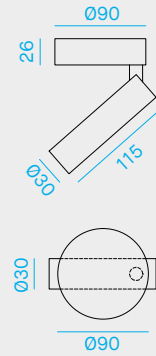

DL041

Code	Nominal lumen	W	CCT	Beam
DL041/BI	650	7,5	3000K	40°
DL041/NE	650	7,5	3000K	40°

2 ANNI DI GARANZIA • YEARS OF WARRANTY

Proiettore LED orientabile per installazione a plafone e incasso a soffitto e a parete.

LED Sharp.

Life time 40.000h (rendimento 70%).

Corpo in alluminio verniciato bianco o nero lucido.

Vetro temperato trasparente.

Alimentatore 220-240V - 50/60Hz incluso.

Adjustable LED projector for ceiling installation or wall and ceiling recessed installation.

Sharp LED.

Life time 40.000h (70% lumen maintenance).

Body in lucid white or black painted aluminium.

Tempered transparent glass.

220-240V - 50/60Hz power supply included.

Projecteur LED orientable pour installation en plafonnier ou murale.