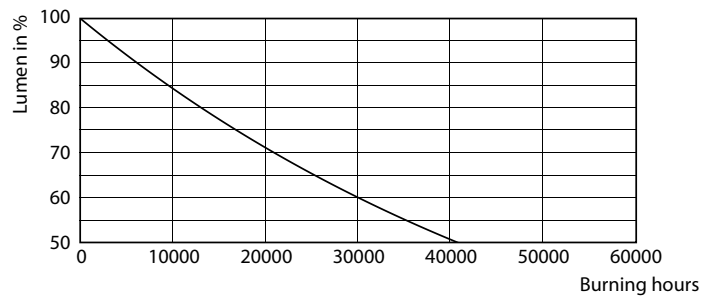

## Durata

LEDtube ECO SLR 16W 20K FailureRate-LED

LEDtube ECO SLR 8W 20K LumenVsTc-LMP

LEDtube 20K-LED

LEDtube 20K-LMP