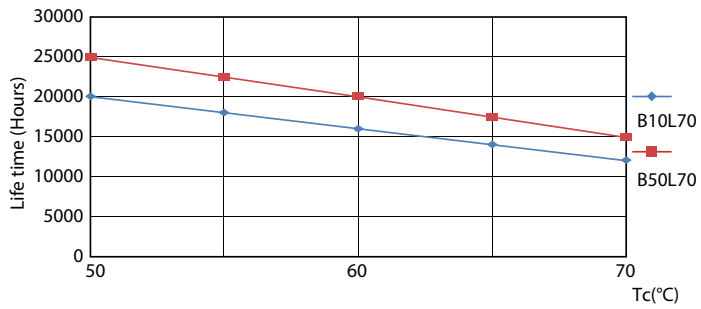

Ecofit Ledtubes T8

Durata

LEDtube ECO SLR 16W 20K LifetimeVsTc-LED