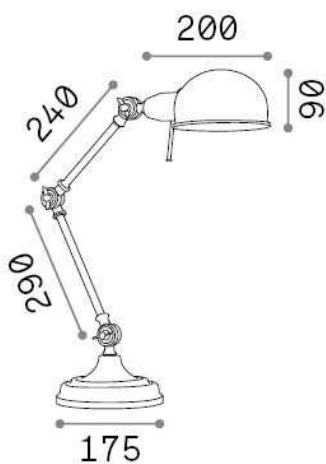

General info

Indoor - Table lamps

Ean	8021696145204
Item	TRUMAN TL1 GRIGIO
Installation	Table lamps
Guarantee	5 years
Gross weight	2.86 kg
Volume	0.02829 m ³

Technical info

Net weight	2.38 kg
Insulation class	II
Protection index	IP20
Compliance	CE
Operating temperature	0° ~ +40 °C
Full load efficiency	X
Dimmer	NO
Power output	220-240 V AC Integrated switch button
Power supply	Not required
Adjustability	YES

Source info

Integrated source	Light bulb (not included)
Replaceable source	No
Power	E27 max 1 x 60 W
Emission	Direct
Max consumption	-