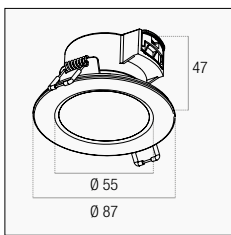

NEW
NEW
NEW
NEW

INCASSO - DOWNLIGHT SPOT 65

SP65-070800 +
SP65-RCR

SP65-070800

SP65-070800 +
SP65-SAR

TRICOLOR
2700K
3000K
4000K

Ø 68 mm 5-20 mm 75 g

		SOURCE		OUTPUT					
6,7 W	640 lm	600 lm	100° ∠	Dimm. - IP65	TRICOLOR 2700K - 3000K - 4000K	SP65-070800 NEW	12/72	-	
Round	Silver	SP65-RAR NEW	1/100	-					
	Cromo	SP65-RCR NEW							
	Black	SP65-RNE NEW							
Square	Silver	SP65-SAR NEW	1/100	-					
	White	SP65-SBI NEW							
	Cromo	SP65-SCR NEW							
	Black	SP65-SNE NEW							

Recessed downlight suitable for damp rooms thanks to protective seal for water-tight installation. Light color adjustable by selector.

Front Recessed

Regolazione tramite selettore sul retro
Adjustment by selector on the back