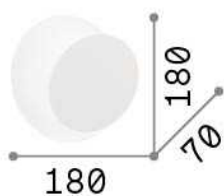

Info generali

Interno - Lampade da parete

Indoor wall mounted adjustable lamp with integrated LED sources and indirect light emission

Ean	8021696238975
Articolo	TICK AP BIANCO
Installazione	Lampade da parete
Garanzia	5 years
Peso lordo	0.55 kg
Volume	0.002888 m ³

Info sorgente e prestazionali

Sorgente integrata	Integrated LED module
Sorgente sostituibile	Replaceable (by qualified operators only)
Potenza	LED 7,5 W
Emissione	Indirect
Consumo massimo	max 7,50 W
Caratteristiche LED	LED SMD
CCT LED	3000 K
Durata LED (t. 25°c)	30000 h
CRI	> 80
SDCM	4
Flusso sorgente	700 lm
Flusso utile	430 lm
Lampadina inclusa	1 - E14 OLIVA 4W 3000K CRI80 SATIN