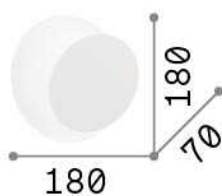

Info sorgente e prestazionali

Sorgente integrata	Integrated LED module
Sorgente sostituibile	Replaceable (by qualified operators only)
Potenza	LED 7,5 W
Emissione	Indirect
Consumo massimo	max 7,50 W
Caratteristiche LED	LED SMD
CCT LED	3000 K
Durata LED (t. 25°c)	30000 h
CRI	> 80
SDCM	4
Flusso sorgente	700 lm
Flusso utile	350 lm
Lampadina inclusa	1 - E14 OLIVA 4W 3000K CRI80 SATIN