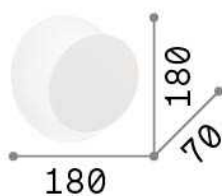

Info sorgente e prestazionali

Sorgente integrata	Integrated LED module
Sorgente sostituibile	Replaceable (by qualified operators only)
Potenza	LED 7,5 W
Emissione	Indirect
Consumo massimo	max 7,50 W
Caratteristiche LED	LED SMD
CCT LED	3000 K
Durata LED (t. 25°c)	30000 h
CRI	> 80
SDCM	4
Flusso sorgente	700 lm
Flusso utile	380 lm
Lampadina inclusa	1 - E14 OLIVA 4W 3000K CRI80 SATIN