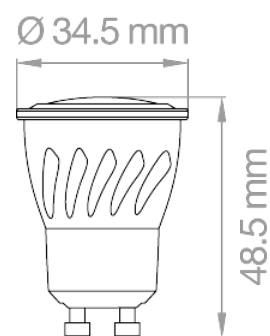

DIKLED GU10 ø35

Lampada LED SMD GU10 4.5W ø35 230V
LED lamp SMD GU10 4.5W ø35 230V

Materiale / Material:

- Corpo in ceramica
Ceramic body

Accessori compatibili / Compatible accessories:

- Abbinabile al faretto DIKOR35.
Combinable with spotlight DIKOR35.

Codice Code	Potenza Power	Tensione Voltage	Lumen (real)	Kelvin	CRI	Fascio Beam Angle	Finitura Finish	Attacco Socket	Energy class	PKG
DIKLED35GU10BC	4.5W	100 - 265V	380Lm	3000K	>80Ra	38°	bianco / white	GU10	E	20/200
DIKLED35GU10BF	4.5W	100 - 265V	385Lm	6400K	>80Ra	38°	bianco / white	GU10	E	20/200