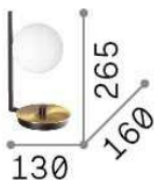

Info sorgente e prestazionali

Sorgente integrata	Light bulb (included)
Sorgente sostituibile	Replaceable
Potenza	G9 max 1 x 15W
Emissione	Diffuse
Consumo massimo	-
Lampadina inclusa	EAN 8021696209043