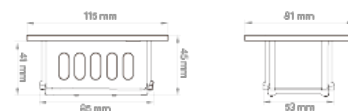

### **Non incluso / Not included:**

- Cassaforma 503  
Formwork 503

Codice Code	Potenza Power	Tensione Voltage	Lumen	Kelvin	LED	CRI	Fascio Beam Angle	IP	Finitura Finish	PKG
SPLED503VMC	5W	220 - 240V	230 Lm	3000K-4000K-6000K	SMD	>80Ra	120°	IP 66	Bianco / White	1/50