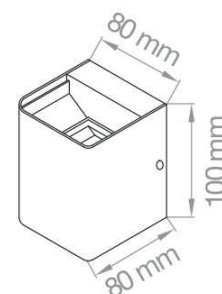

UP & DOWN REGOLABILE 6W DUAL COLOUR

Faretto LED 2x3W - 230V per interno ed esterno con doppio fascio luminoso regolabile. Sistema dual colour Grazie al selettore integrato è possibile variare la tonalità di colore led in 3000K o 4000K

Wall light fitting 2x3W - 230V for indoor and outdoor use with double adjustable light beam. Dual colour system Thanks to the integrated selectors it is possible to switch the color of the LED at any time choosing between 3000K or 4000K

Materiale / Material:

- Lega alluminio
Aluminium alloy

Codice Code	Potenza Power	Tensione Voltage	Lumen	Kelvin	LED	CRI	Fascio Beam Angle	IP	Finitura Finish	PKG
UPD2R6WANDL	2x3W	220 - 240V	2 x 210 Lm	3000K-4000K	SMD	>80Ra	0-115°	IP 65	Antracite / anthracite	1/25
UPD2R6WBIDL	2x3W	220 - 240V	2 x 210 Lm	3000K-4000K	SMD	>80Ra	0-115°	IP 65	Bianco / White	1/25
UPD2R6WCNDL	2x3W	220 - 240V	2 x 180Lm	3000K-4000K	SMD	>80Ra	0°-115°	IP 65	Corten / Corten	1/25