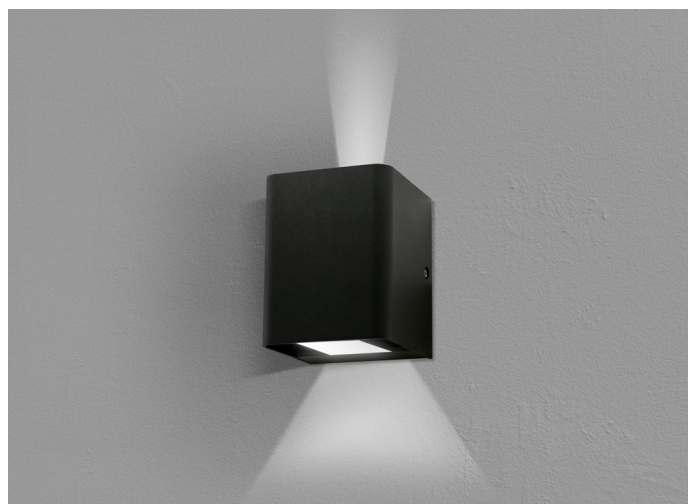

UP & DOWN REGOLABILE 6W DUAL COLOUR

Faretto LED 2x3W - 230V per interno ed esterno con doppio fascio luminoso regolabile. Sistema dual colour Grazie al selettore integrato è possibile variare la tonalità di colore led in 3000K o 4000K

Wall light fitting 2x3W - 230V for indoor and outdoor use with double adjustable light beam. Dual colour system Thanks to the integrated selectors it is possible to switch the color of the LED at any time choosing between 3000K or 4000K

Materiale / Material:

- Lega alluminio
Aluminium alloy

Codice Code	Potenza Power	Tensione Voltage	Lumen	Kelvin	LED	CRI	Fascio Beam Angle	IP	Finitura Finish	PKG
UPD2R6WANDL	2x3W	220 - 240V	2 x 210 Lm	3000K-4000K	SMD	>80Ra	0-115°	IP 65	Antracite / anthracite	1/25
UPD2R6WBIDL	2x3W	220 - 240V	2 x 210 Lm	3000K-4000K	SMD	>80Ra	0-115°	IP 65	Bianco / White	1/25
UPD2R6WCNDL	2x3W	220 - 240V	2 x 180Lm	3000K-4000K	SMD	>80Ra	0°-115°	IP 65	Corten / Corten	1/25