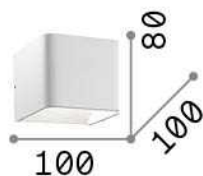

Info generali

Interno - Lampade da parete

Indoor wall mounted lamp with integrated LED sources and direct/indirect light emission

| | |
|----------------------|-------------------------|
| Ean | 8021696051444 |
| Articolo | CLICK AP D10 |
| Installazione | Wall |
| Garanzia | 5 years |
| Peso lordo | 0.5 kg |
| Volume | 0.001872 m ³ |

Info sorgente e prestazionali

| | |
|------------------------------|---|
| Sorgente integrata | Integrated LED module |
| Sorgente sostituibile | Replaceable (by qualified operators only) |
| Potenza | LED 5,5 W |
| Emissione | Direct + Indirect |
| Consumo massimo | max 5,5 W |
| Caratteristiche LED | LED SMD |
| CCT LED | 3000 K |
| Durata LED (t. 25°C) | 20000 h |
| CRI | > 80 |
| Flusso sorgente | 500 lm |
| Flusso utile | 390 lm |
| Potenza in stand-by | < 0.50 W |