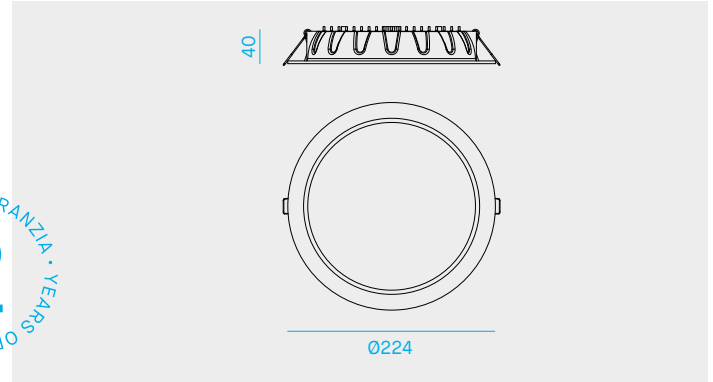

E26 DUAL

Code	Nominal/lm	Real/lm	LED/W	System/W	CCT	Driver
E26/D	2300-2400	1780-1880	18,5	22	3000K-4000K	on-off

2 ANNI DI GARANZIA • YEARS OF GUARANTEE

Incasso LED per installazione nel controsoffitto.

Recessed LED fitting for false ceiling installation.

Appareil à encastrer LED pour installation dans faux-plafond.

LED-Einbau für abgehängte Deckeninstallation.

LED 2835

2835 LED.

LED 2835

2835 LED.

Life time 30.000h (rendimento 70%).

Life time 30.000h (70% lumen maintenance).

Durée de vie 30.000h (rendement 70%).

Lebensdauer 30.000h. (Lichtstrom 70%).

Corpo in alluminio pressofuso verniciato bianco opaco.

Body in white-embossed painted aluminium.

Corps en fonderie d'aluminium peint blanc.