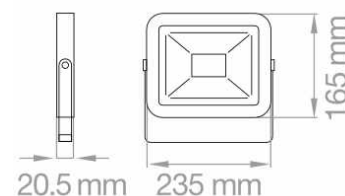

Codice Code	Potenza Power	Tensione Voltage	Kelvin	LED	CRI	Fascio Beam Angle	IP	Finitura Finish	Peso Weight	PKG
FAFLAT30WRGB	30W	220-265V	RGB	SMD	>80Ra	120°	IP 65	Bianco / White	1 kg	1/10