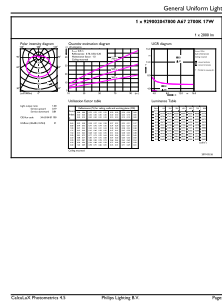

Disegno tecnico

Bulb A67 220-240V 17-120W2000lm2700KE27

Product	D	C
CorePro LEDbulb ND 17-120WA67E27 827FR	68 mm	132 mm

Fotometrie

LEDbulb 15 5-120W A67 E27

CorePro LEDbulb ND 17-120WA67E27 827FR

CorePro LEDbulb ND 17-120WA67E27 827FR